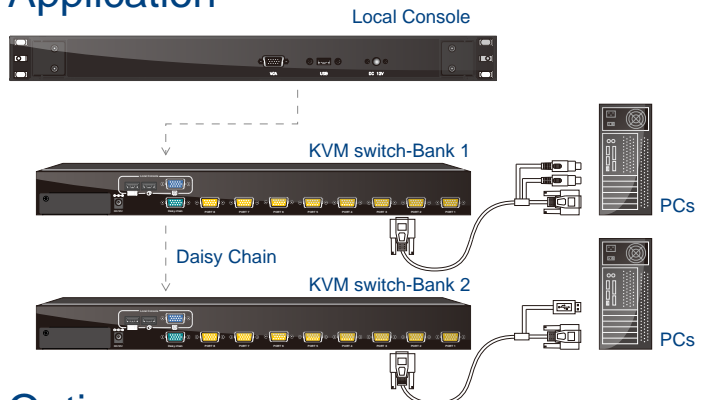

Application

Options

Color (Black)

Signal cable 1.8m / 3.0m / 5.0m (6 ft / 10 ft / 15 ft)

Various keyboard languages