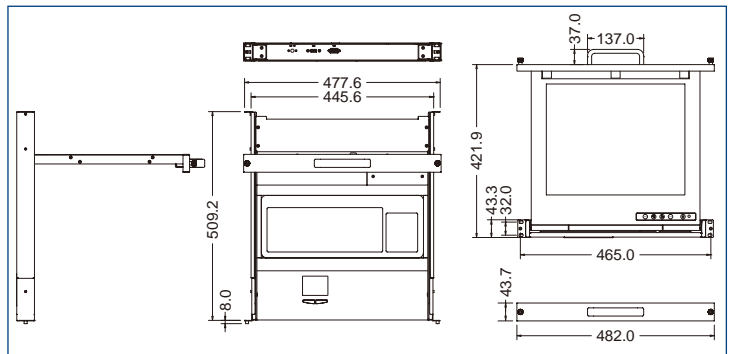

- Single Rail
- 17" TFT LCD
- Replaceable Design Keyboard
- USB Interface
- ROHS Compliant

Features

- Cost effective LCD console
- Replaceable keyboard design
- Single rail easy to install and use
- Support more than 17 various keyboard languages
- Bright Active Matrix TFT display
- OSD function (On Screen Display) for LCD display
- Support USB interface

Replaceable keyboard design -
AD 17USB can easily replace more than 17 various keyboards

Dimension

Specification

Model Name	AD- 17USB
System Connections	1
Dimension	517.2 x 482 x 43.7 mm / 20.4 x 19.0 x 1.7 inches
Package Dimension	687 x 558 x 241 mm / 27.0 x 22.0 x 9.5 inches
Net Weight	10.5 Kg / 23.1 lbs
Gross Weight	17.0 Kg / 37.5 lbs
Display Size	17 inches
Panel Type	Active Matrix TFT LCD
Resolution Capabilities	Maximum Resolution up to 1280 x 1024 (SXGA)
Pixel Pitch	Supports 0.264 mm x 0.264 mm
Viewing Angle (CR>10)	Right-Left view 60° ~ 70° (Typ) Up-Down View 45° ~ 60° (Typ)
Contrast Ratio	450 : 1
Brightness	White 300 cd/m ² (Center 1 point Typ)
Back Light	Four Lamps for Back Light
Supported Colors	16.7M Colors (8-bit with FRC)
Response Time	Rising Time 2 ms, Decay Time 14 ms
Operating System	Dos, Windows (3.1, 9x, 2000, NT4, ME, XP, 2003 Server) Linux, Novell 3.12-6, HP UX, SUN
Multi Platform	Support USB
Connectors	1 x VGA HDDB-15 pin, 1 x USB, 1 x DC Inlet
System Cables	1 x VGA and 1 x USB cable
Keyboard Mouse	105 key keyboard with touch pad
Sync	45 ~ 80 KHz
Power Source	100 ~ 240 VAC input
Power Consumption	25 W, 19.05 W for Panel
Temperature	Operate 0 ~ 50 °C / 32 ~ 122 °F Storage -20 ~ 60 °C / -4 ~ 140 °F
Humidity	10% ~ 90% RH
Chassis Construction	Heavy duty steel materials
Keyboard Language	US, UK, German, French, Spanish, Italian, Portuguese, Dutch, Swiss, Belgium, Swedish, Norwegian, Danish, Japanese, Mandarin, Russian, Hebrew